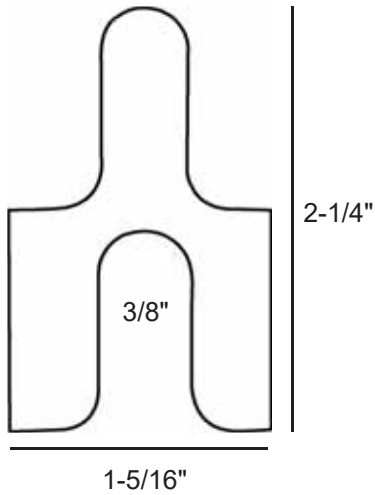

SHIMS

| PRODUCT NUMBER | THICKNESS |
|---------------------|-----------|
| 335050 | 1/64" |
| 335170 | 1/16" |
| 335280 | 1/8" |
| Box Qty. 50 | |

| PRODUCT NUMBER | THICKNESS |
|---------------------|-----------|
| 335090 | 1/32 |
| 335185 | 1/8" |
| Box Qty. 50 | |

7 Shims

| PRODUCT NUMBER | THICKNESS |
|---------------------|-----------|
| 335010 | 1/8" |
| Box Qty. 50 | |

| PRODUCT NUMBER | THICKNESS |
|---------------------|-----------|
| 335150 | 1/16" |
| 335270 | 1/8" |
| Box Qty. 100 | |

| PRODUCT NUMBER | THICKNESS |
|---------------------|-----------|
| 335260 | 1/8" |
| Box Qty. 50 | |

| PRODUCT NUMBER | THICKNESS |
|---------------------|-----------|
| 335025 | 1/16" |
| 335030 | 1/8" |
| Box Qty. 50 | |

| Prod. No. | Size* | Pkg. Qty. |
|---------------------|-------|-----------|
| 335285 | 1/16" | 50 |
| 335286 | 1/16" | 250 |
| 335287 | 1/16" | 500 |

* Thickness

| Prod. No. | Size* | Pkg. Qty. |
|---------------------|-------|-----------|
| 335290 | 1/8" | 50 |
| 335291 | 1/8" | 250 |
| 335292 | 1/8" | 500 |