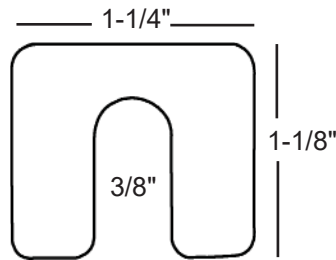

SHIMS

| PRODUCT NUMBER | THICKNESS |
|---------------------|-----------|
| 335050 | 1/64" |
| 335170 | 1/16" |
| 335280 | 1/8" |
| Box Qty. 50 | |

| PRODUCT NUMBER | THICKNESS |
|---------------------|-----------|
| 335090 | 1/32 |
| 335185 | 1/8" |
| Box Qty. 50 | |

7 Shims

| PRODUCT NUMBER | THICKNESS |
|---------------------|-----------|
| 335010 | 1/8" |
| Box Qty. 50 | |

| PRODUCT NUMBER | THICKNESS |
|---------------------|-----------|
| 335150 | 1/16" |
| 335270 | 1/8" |
| Box Qty. 100 | |

| PRODUCT NUMBER | THICKNESS |
|---------------------|-----------|
| 335260 | 1/8" |
| Box Qty. 50 | |

| PRODUCT NUMBER | THICKNESS |
|---------------------|-----------|
| 335025 | 1/16" |
| 335030 | 1/8" |
| Box Qty. 50 | |

| Prod. No. | Size* | Pkg. Qty. |
|---------------------|-------|-----------|
| 335285 | 1/16" | 50 |
| 335286 | 1/16" | 250 |
| 335287 | 1/16" | 500 |

* Thickness

| Prod. No. | Size* | Pkg. Qty. |
|---------------------|-------|-----------|
| 335290 | 1/8" | 50 |
| 335291 | 1/8" | 250 |
| 335292 | 1/8" | 500 |