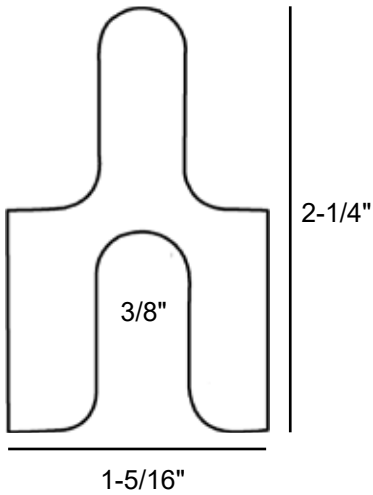

# SHIMS

PRODUCT NUMBER	THICKNESS
<b>335050</b> .....	1/64"
<b>335170</b> .....	1/16"
<b>335280</b> .....	1/8"
Box Qty. 50	

PRODUCT NUMBER	THICKNESS
<b>335090</b> .....	1/32
<b>335185</b> .....	1/8"
Box Qty. 50	

PRODUCT NUMBER	THICKNESS
<b>335010</b> .....	1/8"
Box Qty. 50	

PRODUCT NUMBER	THICKNESS
<b>335150</b> .....	1/16"
<b>335270</b> .....	1/8"
Box Qty. 100	

PRODUCT NUMBER	THICKNESS
<b>335260</b> .....	1/8"
Box Qty. 50	

PRODUCT NUMBER	THICKNESS
<b>335025</b> .....	1/16"
<b>335030</b> .....	1/8"
Box Qty. 50	

PRODUCT NUMBER	THICKNESS
<b>335250</b> .....	1/16"
Box Qty. 50	

7 Shims

\* Thickness

Prod. No.	Size*	Pkg. Qty.
<b>335290</b> .....	1/8"	50
<b>335291</b> .....	1/8"	250
<b>335292</b> .....	1/8"	500

\* Thickness