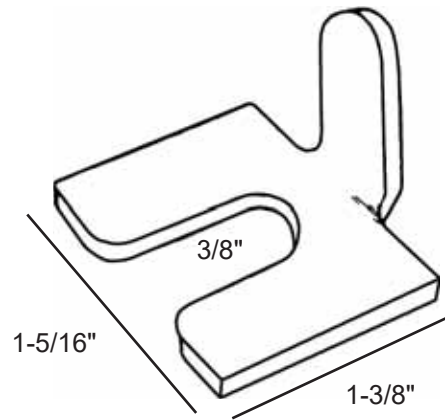

SHIMS

| PRODUCT NUMBER | THICKNESS |
|---------------------|-----------|
| 335050 | 1/64" |
| 335170 | 1/16" |
| 335280 | 1/8" |
| Box Qty. 50 | |

| PRODUCT NUMBER | THICKNESS |
|---------------------|-----------|
| 335090 | 1/32 |
| 335185 | 1/8" |
| Box Qty. 50 | |

7 Shims

| PRODUCT NUMBER | THICKNESS |
|---------------------|-----------|
| 335010 | 1/8" |
| Box Qty. 50 | |

| PRODUCT NUMBER | THICKNESS |
|---------------------|-----------|
| 335150 | 1/16" |
| 335270 | 1/8" |
| Box Qty. 100 | |

| PRODUCT NUMBER | THICKNESS |
|---------------------|-----------|
| 335260 | 1/8" |
| Box Qty. 50 | |

| PRODUCT NUMBER | THICKNESS |
|---------------------|-----------|
| 335025 | 1/16" |
| 335030 | 1/8" |
| Box Qty. 50 | |

| PRODUCT NUMBER | THICKNESS |
|---------------------|-----------|
| 335250 | 1/16" |
| Box Qty. 50 | |

C-TYPE SHIMS

These C-Type body shims work well in areas that require the shim to remain virtually unseen.