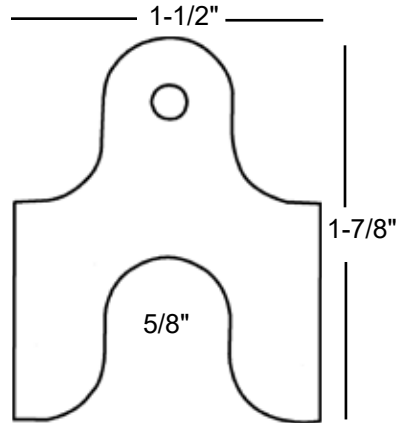

# SHIMS

PRODUCT NUMBER	THICKNESS
<b>335050</b> .....	1/64"
<b>335170</b> .....	1/16"
<b>335280</b> .....	1/8"
Box Qty. 50	

PRODUCT NUMBER	THICKNESS
<b>335090</b> .....	1/32
<b>335185</b> .....	1/8"
Box Qty. 50	

PRODUCT NUMBER	THICKNESS
<b>335010</b> .....	1/8"
Box Qty. 50	

PRODUCT NUMBER	THICKNESS
<b>335150</b> .....	1/16"
<b>335270</b> .....	1/8"
Box Qty. 100	

PRODUCT NUMBER	THICKNESS
<b>335260</b> .....	1/8"
Box Qty. 50	

PRODUCT NUMBER	THICKNESS
<b>335025</b> .....	1/16"
<b>335030</b> .....	1/8"
Box Qty. 50	

PRODUCT NUMBER	THICKNESS
<b>335250</b> .....	1/16"
Box Qty. 50	

7 Shims

\* Thickness

Prod. No.	Size*	Pkg. Qty.
<b>335290</b> .....	1/8"	50
<b>335291</b> .....	1/8"	250
<b>335292</b> .....	1/8"	500

\* Thickness