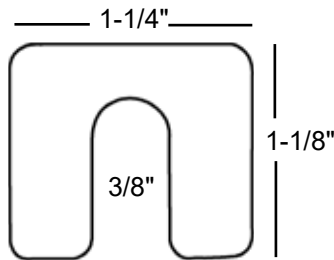

# SHIMS

PRODUCT NUMBER	THICKNESS
<b>335050</b> .....	1/64"
<b>335170</b> .....	1/16"
<b>335280</b> .....	1/8"
Box Qty. 50	

PRODUCT NUMBER	THICKNESS
<b>335090</b> .....	1/32
<b>335185</b> .....	1/8"
Box Qty. 50	

PRODUCT NUMBER	THICKNESS
<b>335010</b> .....	1/8"
Box Qty. 50	

PRODUCT NUMBER	THICKNESS
<b>335150</b> .....	1/16"
<b>335270</b> .....	1/8"
Box Qty. 100	

PRODUCT NUMBER	THICKNESS
<b>335260</b> .....	1/8"
Box Qty. 50	

PRODUCT NUMBER	THICKNESS
<b>335025</b> .....	1/16"
<b>335030</b> .....	1/8"
Box Qty. 50	

PRODUCT NUMBER	THICKNESS
<b>335250</b> .....	1/16"
Box Qty. 50	

7 Shims

\* Thickness

Prod. No.	Size*	Pkg. Qty.
<b>335290</b> .....	1/8"	50
<b>335291</b> .....	1/8"	250
<b>335292</b> .....	1/8"	500

\* Thickness