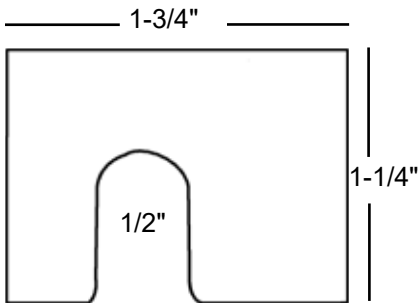

# SHIMS

PRODUCT NUMBER	THICKNESS
<b>335050</b> .....	1/64"
<b>335170</b> .....	1/16"
<b>335280</b> .....	1/8"
Box Qty. 50	

PRODUCT NUMBER	THICKNESS
<b>335090</b> .....	1/32
<b>335185</b> .....	1/8"
Box Qty. 50	

PRODUCT NUMBER	THICKNESS
<b>335010</b> .....	1/8"
Box Qty. 50	

PRODUCT NUMBER	THICKNESS
<b>335150</b> .....	1/16"
<b>335270</b> .....	1/8"
Box Qty. 100	

PRODUCT NUMBER	THICKNESS
<b>335260</b> .....	1/8"
Box Qty. 50	

PRODUCT NUMBER	THICKNESS
<b>335025</b> .....	1/16"
<b>335030</b> .....	1/8"
Box Qty. 50	

PRODUCT NUMBER	THICKNESS
<b>335250</b> .....	1/16"
Box Qty. 50	

7 Shims

\* Thickness

Prod. No.	Size*	Pkg. Qty.
<b>335290</b> .....	1/8"	50
<b>335291</b> .....	1/8"	250
<b>335292</b> .....	1/8"	500

\* Thickness