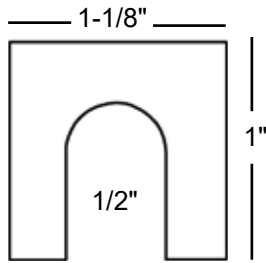

# SHIMS

PRODUCT NUMBER	THICKNESS
<b>335050</b> .....	1/64"
<b>335170</b> .....	1/16"
<b>335280</b> .....	1/8"
Box Qty. 50	

PRODUCT NUMBER	THICKNESS
<b>335090</b> .....	1/32
<b>335185</b> .....	1/8"
Box Qty. 50	

PRODUCT NUMBER	THICKNESS
<b>335010</b> .....	1/8"
Box Qty. 50	

PRODUCT NUMBER	THICKNESS
<b>335150</b> .....	1/16"
<b>335270</b> .....	1/8"
Box Qty. 100	

PRODUCT NUMBER	THICKNESS
<b>335260</b> .....	1/8"
Box Qty. 50	

PRODUCT NUMBER	THICKNESS
<b>335025</b> .....	1/16"
<b>335030</b> .....	1/8"
Box Qty. 50	

PRODUCT NUMBER	THICKNESS
<b>335250</b> .....	1/16"
Box Qty. 50	

7 Shims

\* Thickness

Prod. No.	Size*	Pkg. Qty.
<b>335290</b> .....	1/8"	50
<b>335291</b> .....	1/8"	250
<b>335292</b> .....	1/8"	500

\* Thickness