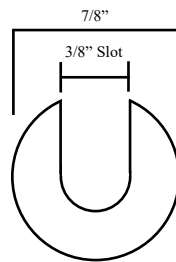

PRODUCT NUMBER	THICKNESS
<b>335010</b> .....	1/8"
Box Qty. 50	

PRODUCT NUMBER	THICKNESS
<b>335150</b> .....	1/16"
<b>335270</b> .....	1/8"
Box Qty. 100	

PRODUCT NUMBER	THICKNESS
<b>335260</b> .....	1/8"
Box Qty. 50	

PRODUCT NUMBER	THICKNESS
<b>335025</b> .....	1/16"
<b>335030</b> .....	1/8"
Box Qty. 50	

PRODUCT NUMBER	THICKNESS
<b>335250</b> .....	1/16"
Box Qty. 50	

7 Shims

\* Thickness

Prod. No.	Size*	Pkg. Qty.
<b>335290</b> .....	1/8"	50
<b>335291</b> .....	1/8"	250
<b>335292</b> .....	1/8"	500

\* Thickness