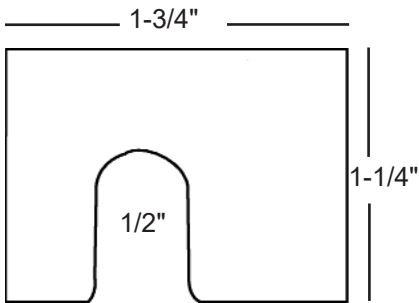

SHIMS

| PRODUCT NUMBER | THICKNESS |
|---------------------|-----------|
| 335050 | 1/64" |
| 335170 | 1/16" |
| 335280 | 1/8" |
| Box Qty. 50 | |

| PRODUCT NUMBER | THICKNESS |
|---------------------|-----------|
| 335090 | 1/32 |
| 335185 | 1/8" |
| Box Qty. 50 | |

7 Shims

| PRODUCT NUMBER | THICKNESS |
|---------------------|-----------|
| 335010 | 1/8" |
| Box Qty. 50 | |

| PRODUCT NUMBER | THICKNESS |
|---------------------|-----------|
| 335150 | 1/16" |
| 335270 | 1/8" |
| Box Qty. 100 | |

| PRODUCT NUMBER | THICKNESS |
|---------------------|-----------|
| 335260 | 1/8" |
| Box Qty. 50 | |

| PRODUCT NUMBER | THICKNESS |
|---------------------|-----------|
| 335025 | 1/16" |
| 335030 | 1/8" |
| Box Qty. 50 | |

| Prod. No. | Size* | Pkg. Qty. |
|---------------------|-------|-----------|
| 335285 | 1/16" | 50 |
| 335286 | 1/16" | 250 |
| 335287 | 1/16" | 500 |

* Thickness

| Prod. No. | Size* | Pkg. Qty. |
|---------------------|-------|-----------|
| 335290 | 1/8" | 50 |
| 335291 | 1/8" | 250 |
| 335292 | 1/8" | 500 |