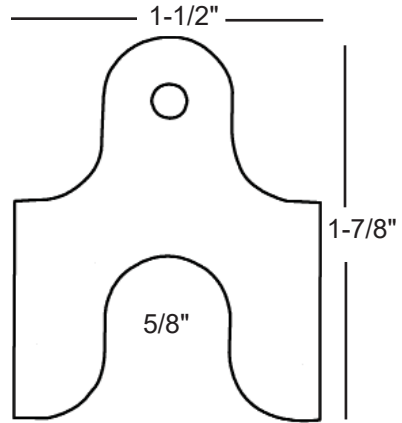

SHIMS

| PRODUCT NUMBER | THICKNESS |
|---------------------|-----------|
| 335050 | 1/64" |
| 335170 | 1/16" |
| 335280 | 1/8" |
| Box Qty. 50 | |

| PRODUCT NUMBER | THICKNESS |
|---------------------|-----------|
| 335090 | 1/32 |
| 335185 | 1/8" |
| Box Qty. 50 | |

7 Shims

| PRODUCT NUMBER | THICKNESS |
|---------------------|-----------|
| 335010 | 1/8" |
| Box Qty. 50 | |

| PRODUCT NUMBER | THICKNESS |
|---------------------|-----------|
| 335150 | 1/16" |
| 335270 | 1/8" |
| Box Qty. 100 | |

| PRODUCT NUMBER | THICKNESS |
|---------------------|-----------|
| 335260 | 1/8" |
| Box Qty. 50 | |

| PRODUCT NUMBER | THICKNESS |
|---------------------|-----------|
| 335025 | 1/16" |
| 335030 | 1/8" |
| Box Qty. 50 | |

| Prod. No. | Size* | Pkg. Qty. |
|---------------------|-------|-----------|
| 335285 | 1/16" | 50 |
| 335286 | 1/16" | 250 |
| 335287 | 1/16" | 500 |

* Thickness

| Prod. No. | Size* | Pkg. Qty. |
|---------------------|-------|-----------|
| 335290 | 1/8" | 50 |
| 335291 | 1/8" | 250 |
| 335292 | 1/8" | 500 |