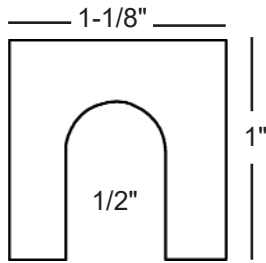

SHIMS

| PRODUCT NUMBER | THICKNESS |
|---------------------|-----------|
| 335050 | 1/64" |
| 335170 | 1/16" |
| 335280 | 1/8" |
| Box Qty. 50 | |

| PRODUCT NUMBER | THICKNESS |
|---------------------|-----------|
| 335090 | 1/32 |
| 335185 | 1/8" |
| Box Qty. 50 | |

7 Shims

| PRODUCT NUMBER | THICKNESS |
|---------------------|-----------|
| 335010 | 1/8" |
| Box Qty. 50 | |

| PRODUCT NUMBER | THICKNESS |
|---------------------|-----------|
| 335150 | 1/16" |
| 335270 | 1/8" |
| Box Qty. 100 | |

| PRODUCT NUMBER | THICKNESS |
|---------------------|-----------|
| 335260 | 1/8" |
| Box Qty. 50 | |

| PRODUCT NUMBER | THICKNESS |
|---------------------|-----------|
| 335025 | 1/16" |
| 335030 | 1/8" |
| Box Qty. 50 | |

| Prod. No. | Size* | Pkg. Qty. |
|---------------------|-------|-----------|
| 335285 | 1/16" | 50 |
| 335286 | 1/16" | 250 |
| 335287 | 1/16" | 500 |

* Thickness

| Prod. No. | Size* | Pkg. Qty. |
|---------------------|-------|-----------|
| 335290 | 1/8" | 50 |
| 335291 | 1/8" | 250 |
| 335292 | 1/8" | 500 |