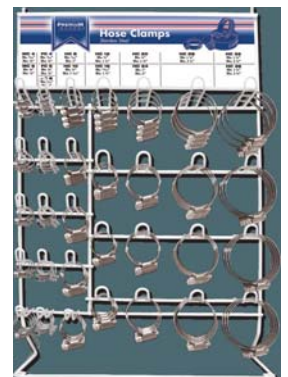

99907S-NBK

Nut and Bolt Kit for joining two 99907's or 99901's together.
Pkg. Qty. 1 set

99805

Base Stand For Rack #99907
20-3/8" W x 15-1/8" H x 16" D
Blue Powder Coated, Baked Enamel
Weight 13 Lbs. 1 Per Box

99911

Wire/Hose Spool Rack

Made of prime cold rolled steel.
Comes with 4 Plated steel rods.
For Spools up to 10" in diameter
26-1/8" Wide x 37-1/8" High x 6" Deep
Gray Baked Enamel
Weight 25 Lbs. 1 Per Box

99925

Hose Clamp Rack

Rack provides easy access to adjustable hose clamps from the smallest mini-clamp up to the 2-3/4" diameter #36 clamp. Holds up to 31 clamps. For countertop use or may be wall-mounted.
14"W x 21"H x 6"D.
1 Per Box