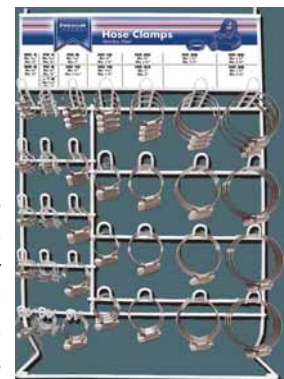

#### Wire/Hose Spool Rack

Made of prime cold rolled steel.  
Comes with 4 Plated steel rods.  
For Spools up to 10" in diameter  
26-1/8" Wide x 37-1/8 High x 6" Deep  
Gray Baked Enamel  
Weight 25 Lbs. 1 Per Box

#### Hose Clamp Rack

Rack provides easy access to adjustable hose clamps from the smallest mini-clamp up to the 2-3/4" diameter #36 clamp. Holds up to 31 clamps. For countertop use or may be wall-mounted.  
14"W x 21"H x 6"D.  
1 Per Box